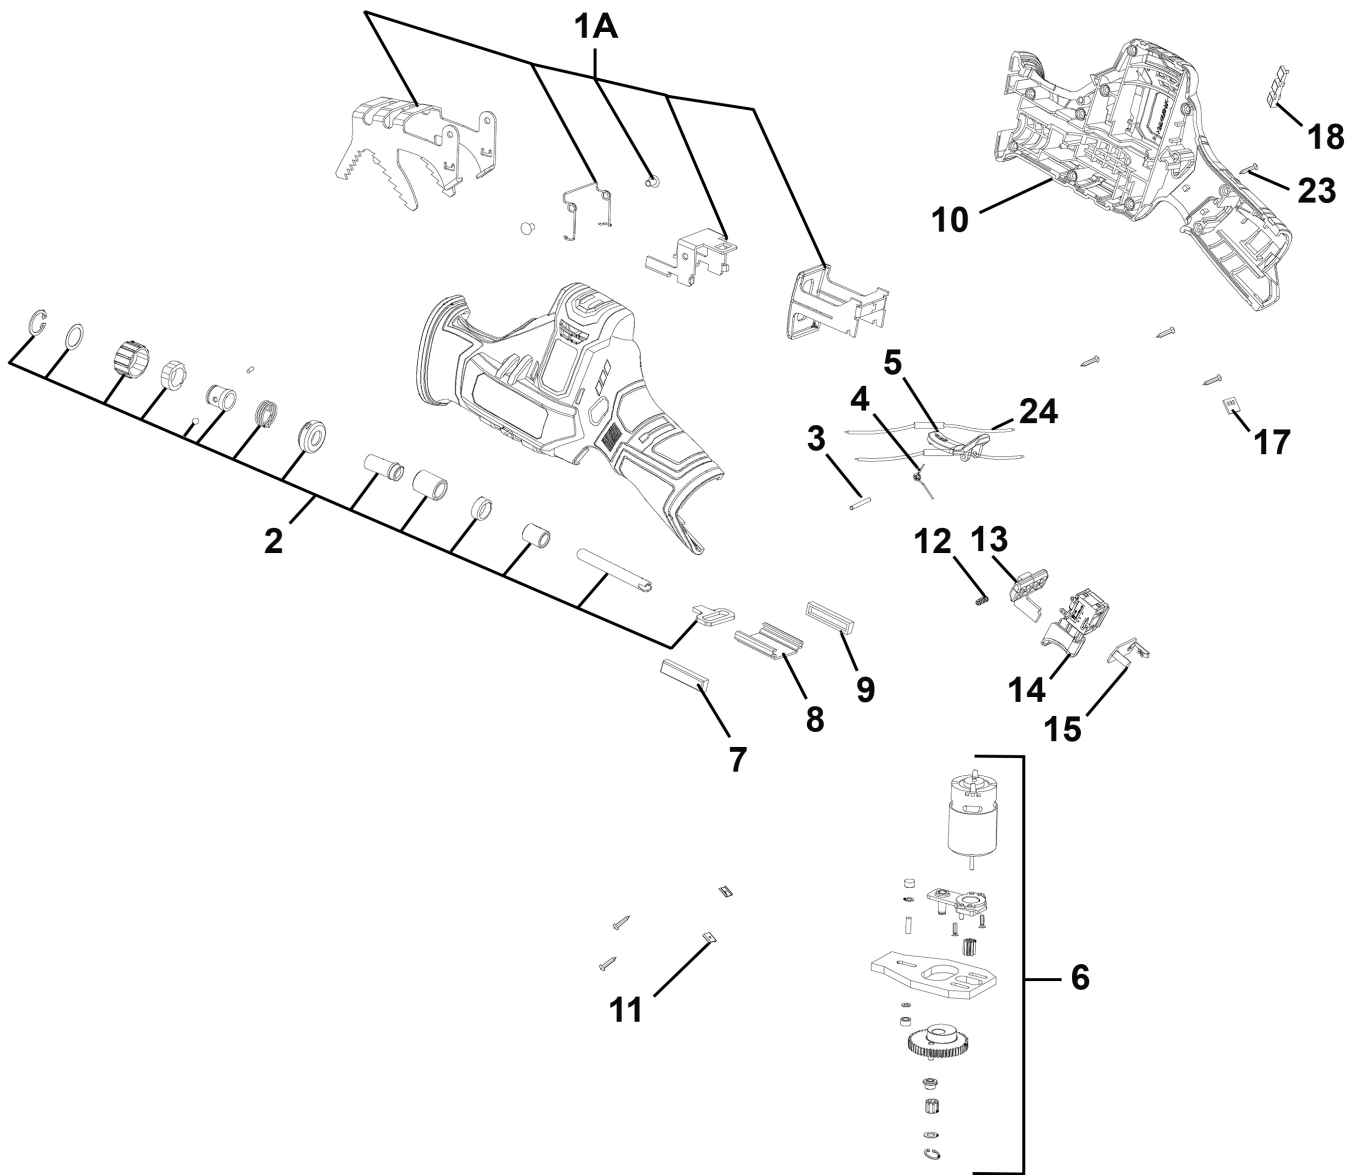

Parts Information:  
**Cordless Reciprocating Saw 10.8V SV10.8 Series - Body Only**  
**Model No: CP108VRSBO**

| Item | Part No.       | Description                  | Qty |
|------|----------------|------------------------------|-----|
| 1A   | CP108VRSBO.01A | Blade Bracket Assembly       | 1   |
| 2    | CP108VRSBO.02  | Quick Release Chuck Assembly | 1   |
| 3    | CP108VRSBO.03  | Retaining Pin                | 1   |
| 4    | CP108VRSBO.04  | Torsion Spring               | 1   |
| 5    | CP108VRSBO.05  | Lock Button                  | 1   |
| 6    | CP108VRSBO.06  | Motor Assembly               | 1   |
| 7    | CP108VRSBO.07  | Holder, Left Side            | 1   |
| 8    | CP108VRSBO.08  | Guide Rail                   | 1   |
| 9    | CP108VRSBO.09  | Holder, Right Side           | 1   |
| 10   | CP108VRSBO.10  | Housing                      | 1   |

| Item | Part No.      | Description             | Qty |
|------|---------------|-------------------------|-----|
| 11   | CP108VRSBO.11 | Clip                    | 2   |
| 12   | CP108VRSBO.12 | Self-Lock Button Spring | 1   |
| 13   | CP108VRSBO.13 | Self-Lock Button        | 1   |
| 14   | CP108VRSBO.14 | Switch                  | 1   |
| 15   | CP108VRSBO.15 | Battery Connection      | 1   |
| 17   | CP108VRSBO.17 | Battery Indicator       | 1   |
| 18   | CP108VRSBO.18 | Battery Indicator Cover | 1   |
| 23   | CP108VRSBO.23 | Housing Screw           | 10  |
| 24   | CP108VRSBO.24 | Inductance              | 2   |